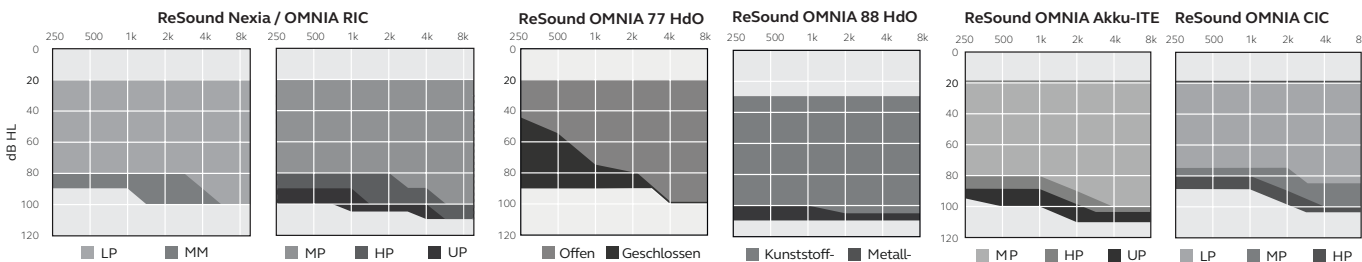

Farbübersicht ReSound Nexia / OMNIA - HdO und RIC

ReSound Smart 3D App

Laden im App Store

JETZT BEI Google Play

WHO 4 / TSG* Ex-Hörer Bauformen 60S, 60, 61, 62 UP-Hörer mit WHO4-Nummer / MP-Hörer mit Tinnitus-Nummer
** Auch verfügbar als CROS-Sender CX160S-DRWC in microRIC-Bauform.